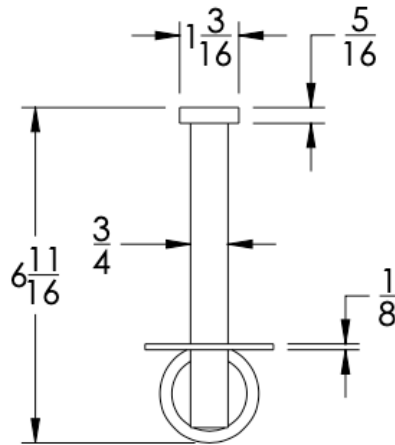

COLLECTION ELOQUENCE CLASSIC

SPARE TISSUE HOLDER

Model	Product	Finishes Available
ELC-TPHS1	Spare Tissue Holder	Multiple finishes available. Over 23 finishes to choose from.

FINISHES			
	Polished (-P)	Antique Copper (-ACOP)	Polished Gold (-PGLD)
	Brushed (-B)	Polished Brass (-PBRS)	Brushed Copper (-BCOP)
	Brushed Gold (-BGLD)	Matte White (-WHT)	Brushed Rose Gold (-BRGD)
	Matte Black (-BLK)	Brushed Modern Bronze (-BMBRZ)	Brushed Black (-BRBLK)
	Oil Rubbed Bronze (-ORB)	Glossy White (-GWHT)	Polished Black (-PBLK)
	Brushed Brass (-BBRS)	Polished Rose Gold (-PRGD)	Antique Nickel (-ANKL)
	Brushed Bronze (-BBRZ)	Unlacquered Brass (-UBRS)	Black Nickel (-NKBL)
	Antique Brass (-ABRS)	Polished Nickel (-PNKL)	

Dimension in inches

FRONT

TOP

SIDE

NOTE: Dimensions subject to change without notice.